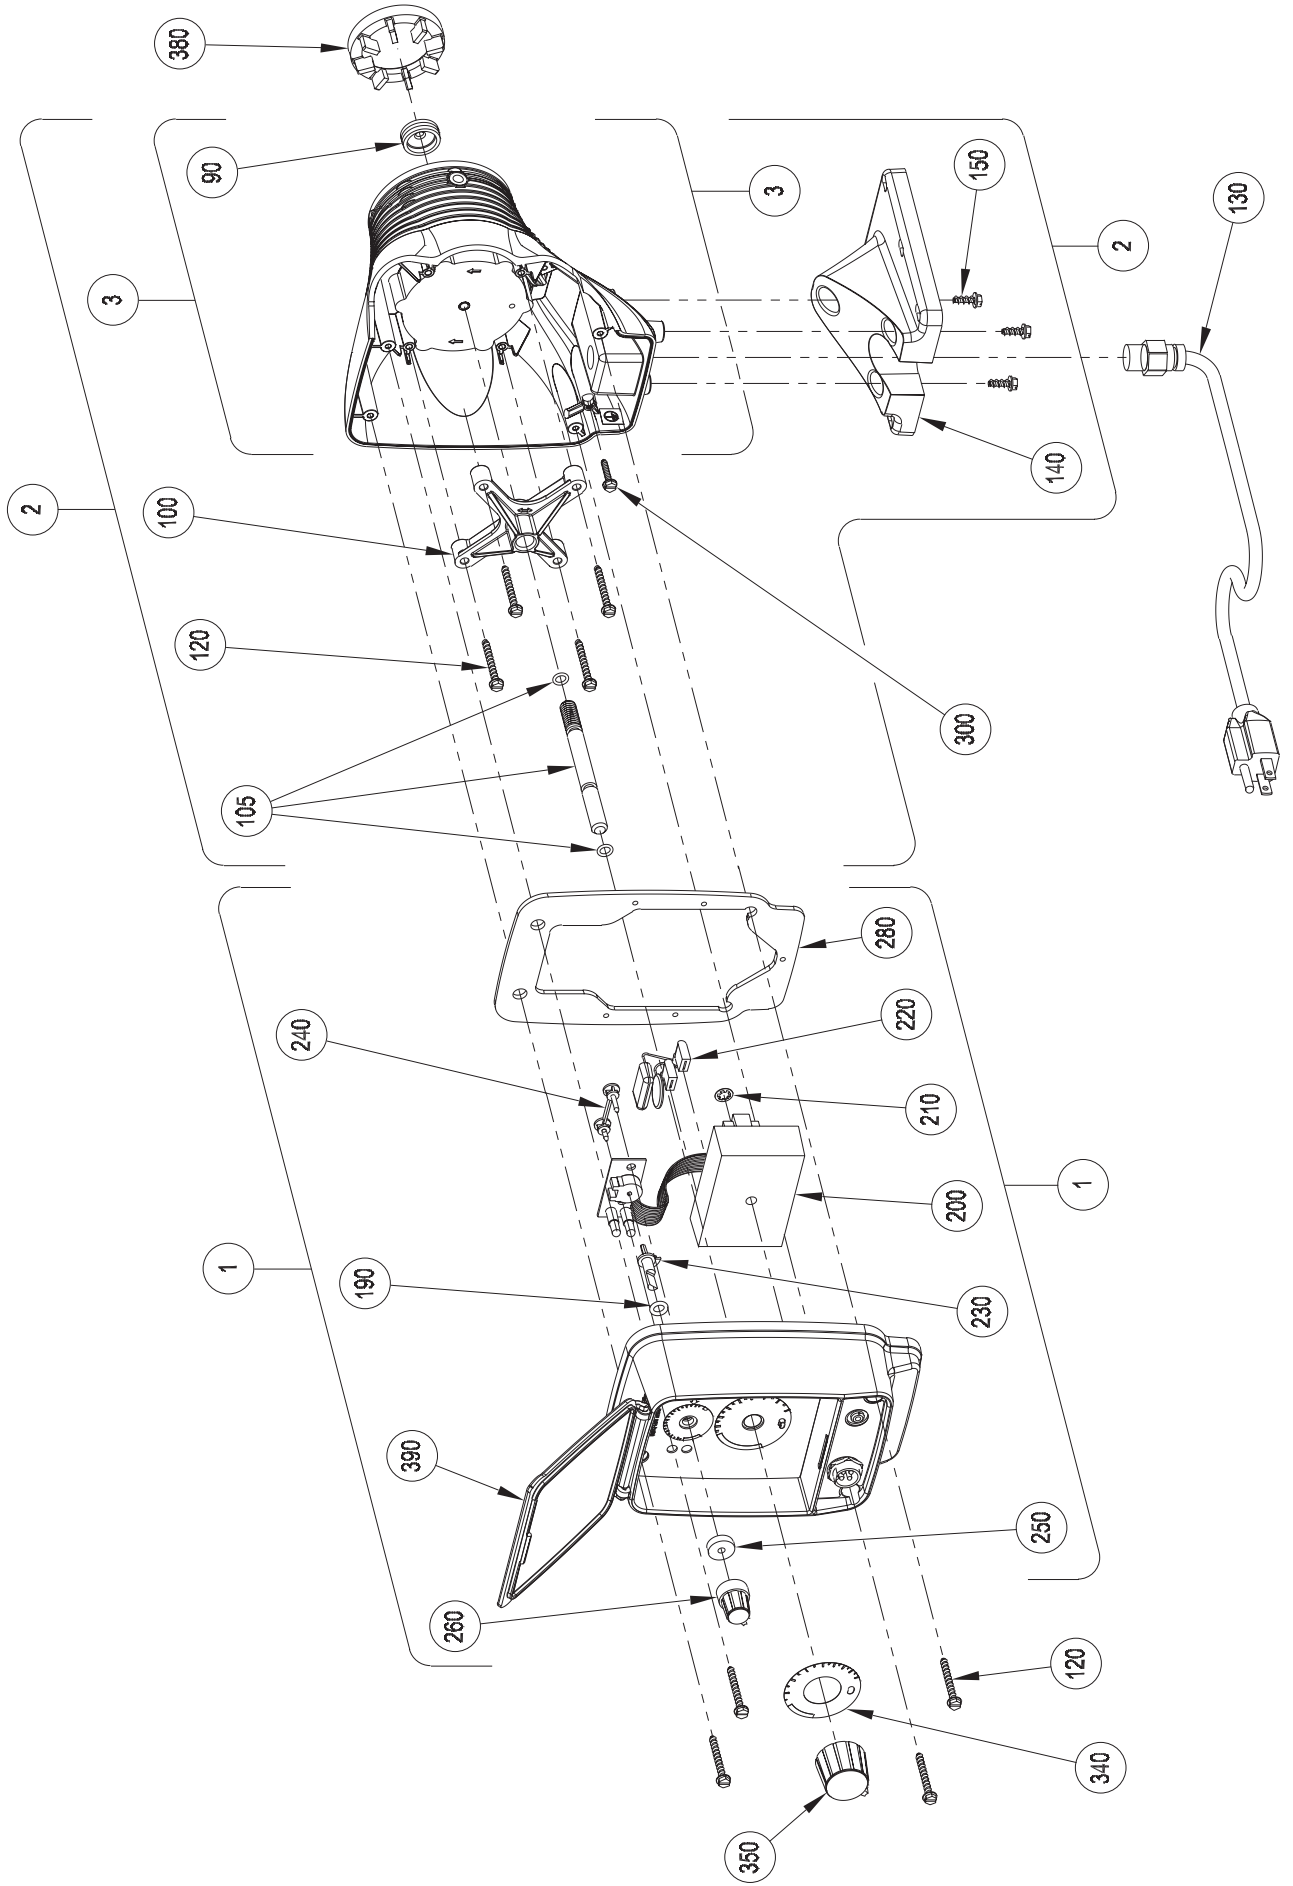

## Series AA7 Drive Assembly Parts List

Key No.	Model Series	Part No.	Description	Qty.
1	AA741, AA751, AA761, AA771, AA781	48016	Control Panel Assembly, 115V	1
	AA742, AA752, AA762, AA772, AA782	48017	Control Panel Assembly, 230-250V	1
	AA743, AA753, AA763, AA773, AA783			
	AA745, AA755, AA765, AA775, AA785			
	AA746, AA756, AA766, AA776, AA786			
	AA747, AA757, AA767, AA777, AA787			
	AA741, AA751			
	AA742, AA743, AA745, AA746, AA747			
	AA752, AA753, AA755, AA756, AA757			
	AA761			
2	AA762, AA763, AA765, AA766, AA767	48034	EPU w/ Stroke Adjustment, 115V	1
	AA771, AA781	48035	EPU w/ Stroke Adjustment, 230-250V	1
	AA772, AA773, AA775, AA776, AA777	48036	EPU w/ Stroke Adjustment, 115V	1
	AA782, AA783, AA785, AA786, AA787	48037	EPU w/ Stroke Adjustment, 230-250V	1
	AA741, AA751	48038	EPU w/ Stroke Adjustment, 115V	1
	AA742, AA743, AA745, AA746, AA747	48039	EPU w/ Stroke Adjustment, 230-250V	1
	AA752, AA753, AA755, AA756, AA757	48025	EPU, 115V	1
	AA761	48026	EPU, 230-250V	1
3	AA762, AA763, AA765, AA766, AA767	48027	EPU, 115V	1
	AA771, AA781	48028	EPU, 230-250V	1
	AA772, AA773, AA775, AA776, AA777	48029	EPU, 115V	1
	AA782, AA783, AA785, AA786, AA787	48030	EPU, 230-250V	1
	AA7	10973	Seal	1
	AA7	38886	Stroke Adjustment Bracket	1
	AA7	48012	Stroke Adjustment Shaft Assembly	1
	AA7	41227	Screw	8
130	AA741, AA751, AA761, AA771, AA781	29033CE	Power Cord Assembly, 115V	1
	AA742, AA752, AA762, AA772, AA782	29039CE	Power Cord Assembly, 230V US	1
	AA743, AA753, AA763, AA773, AA783	29042CE	Power Cord Assembly, 230V DIN	1
	AA745, AA755, AA765, AA775, AA785	29044CE	Power Cord Assembly, 240V UK	1